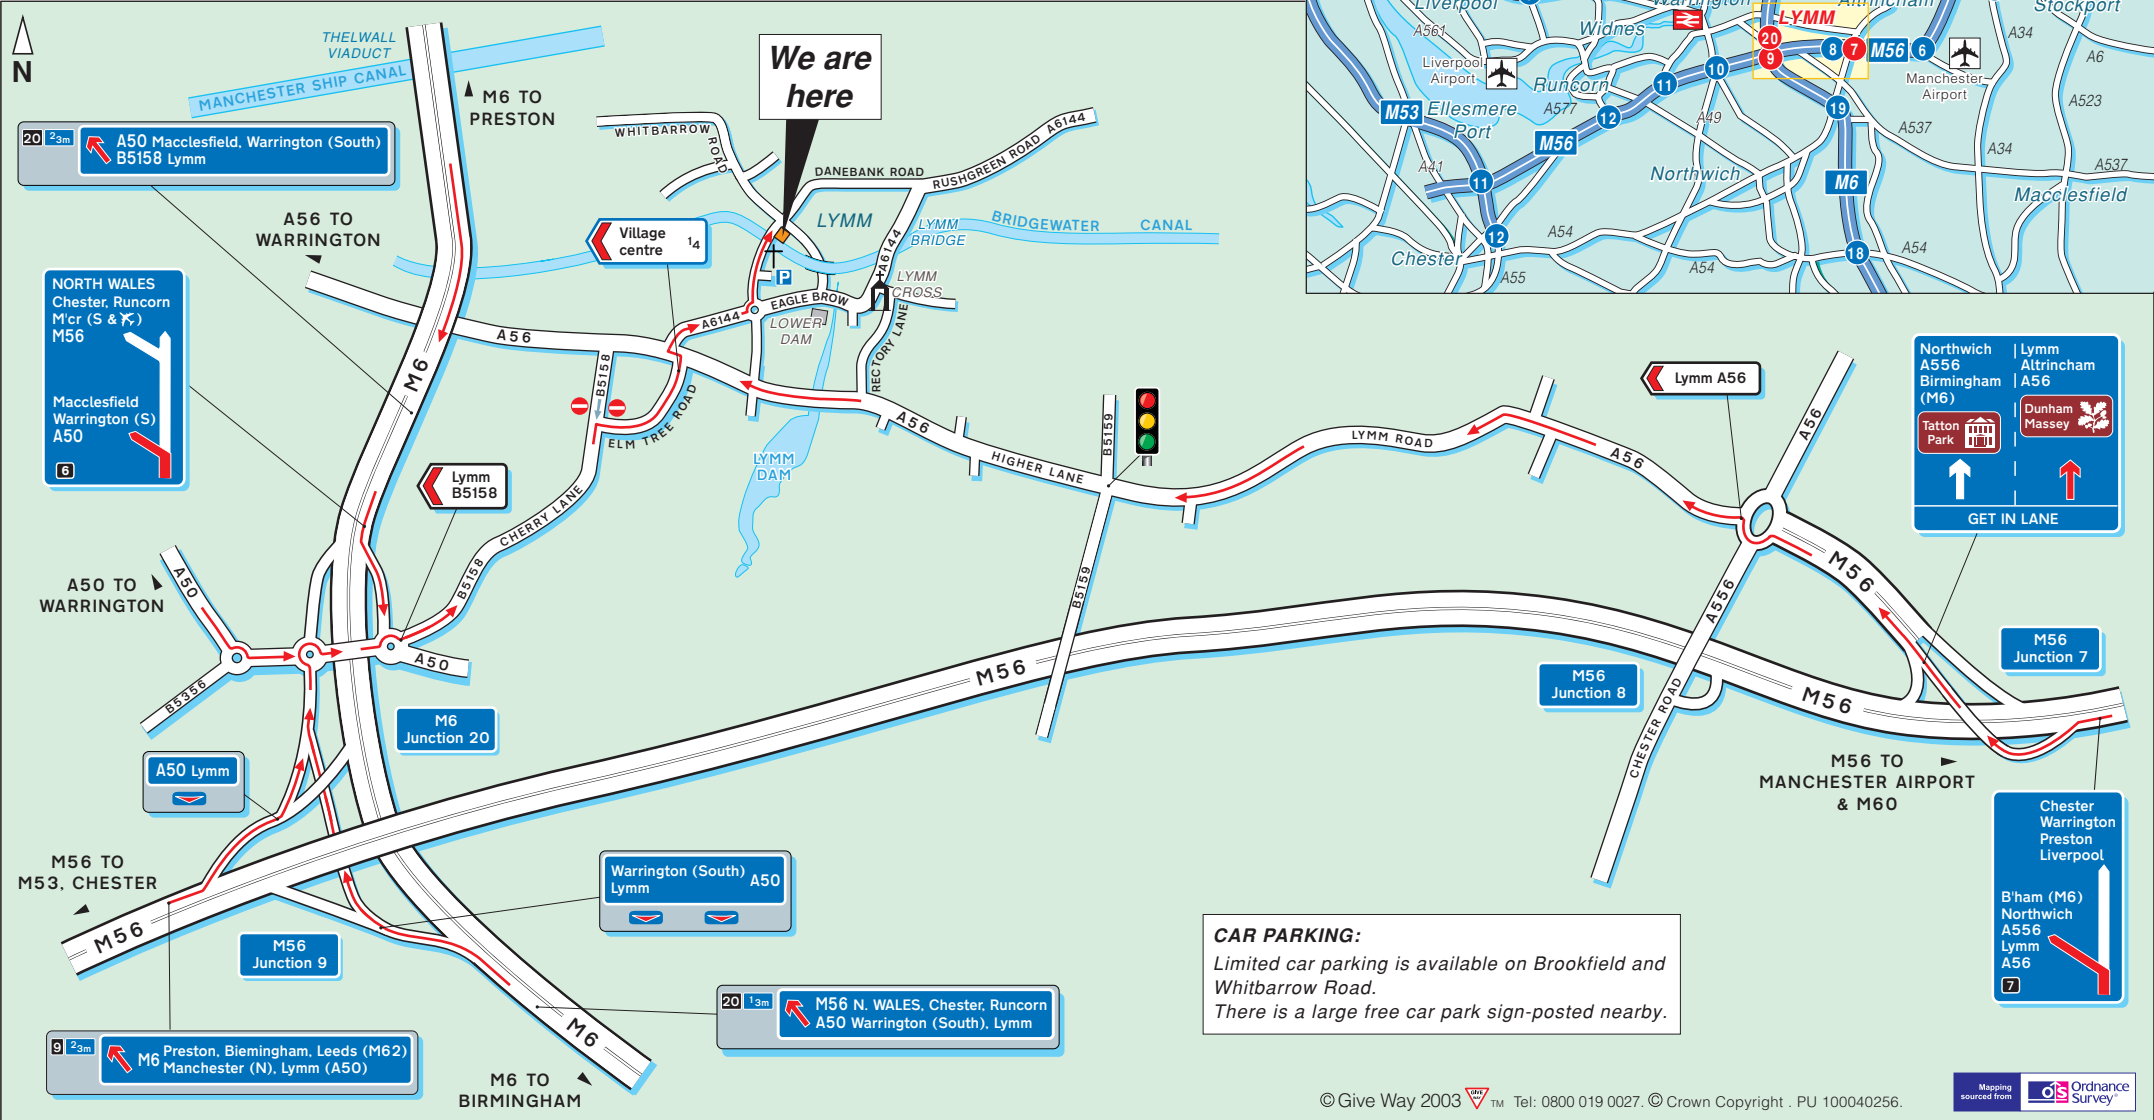

Aston Berkeley Systems Limited

Provider of Quality Computer Systems and Business Solutions

By Rail, Bank Quay (Warrington) Station.
For information on train operators and times phone National Rail Enquiries on 0845 7484950.

By Air, Manchester Airport.
Approximately 30 minutes drive away.

Berkeley House
Whitbarrow Road
Lymm, Warrington
Cheshire WA13 9AR

Tel: +44 (0)1925 751100
Fax: +44 (0)1925 751130
www.astonberkeley.com
info@astonberkeley.com

CAR PARKING:
Limited car parking is available on Brookfield and Whitbarrow Road.
There is a large free car park sign-posted nearby.